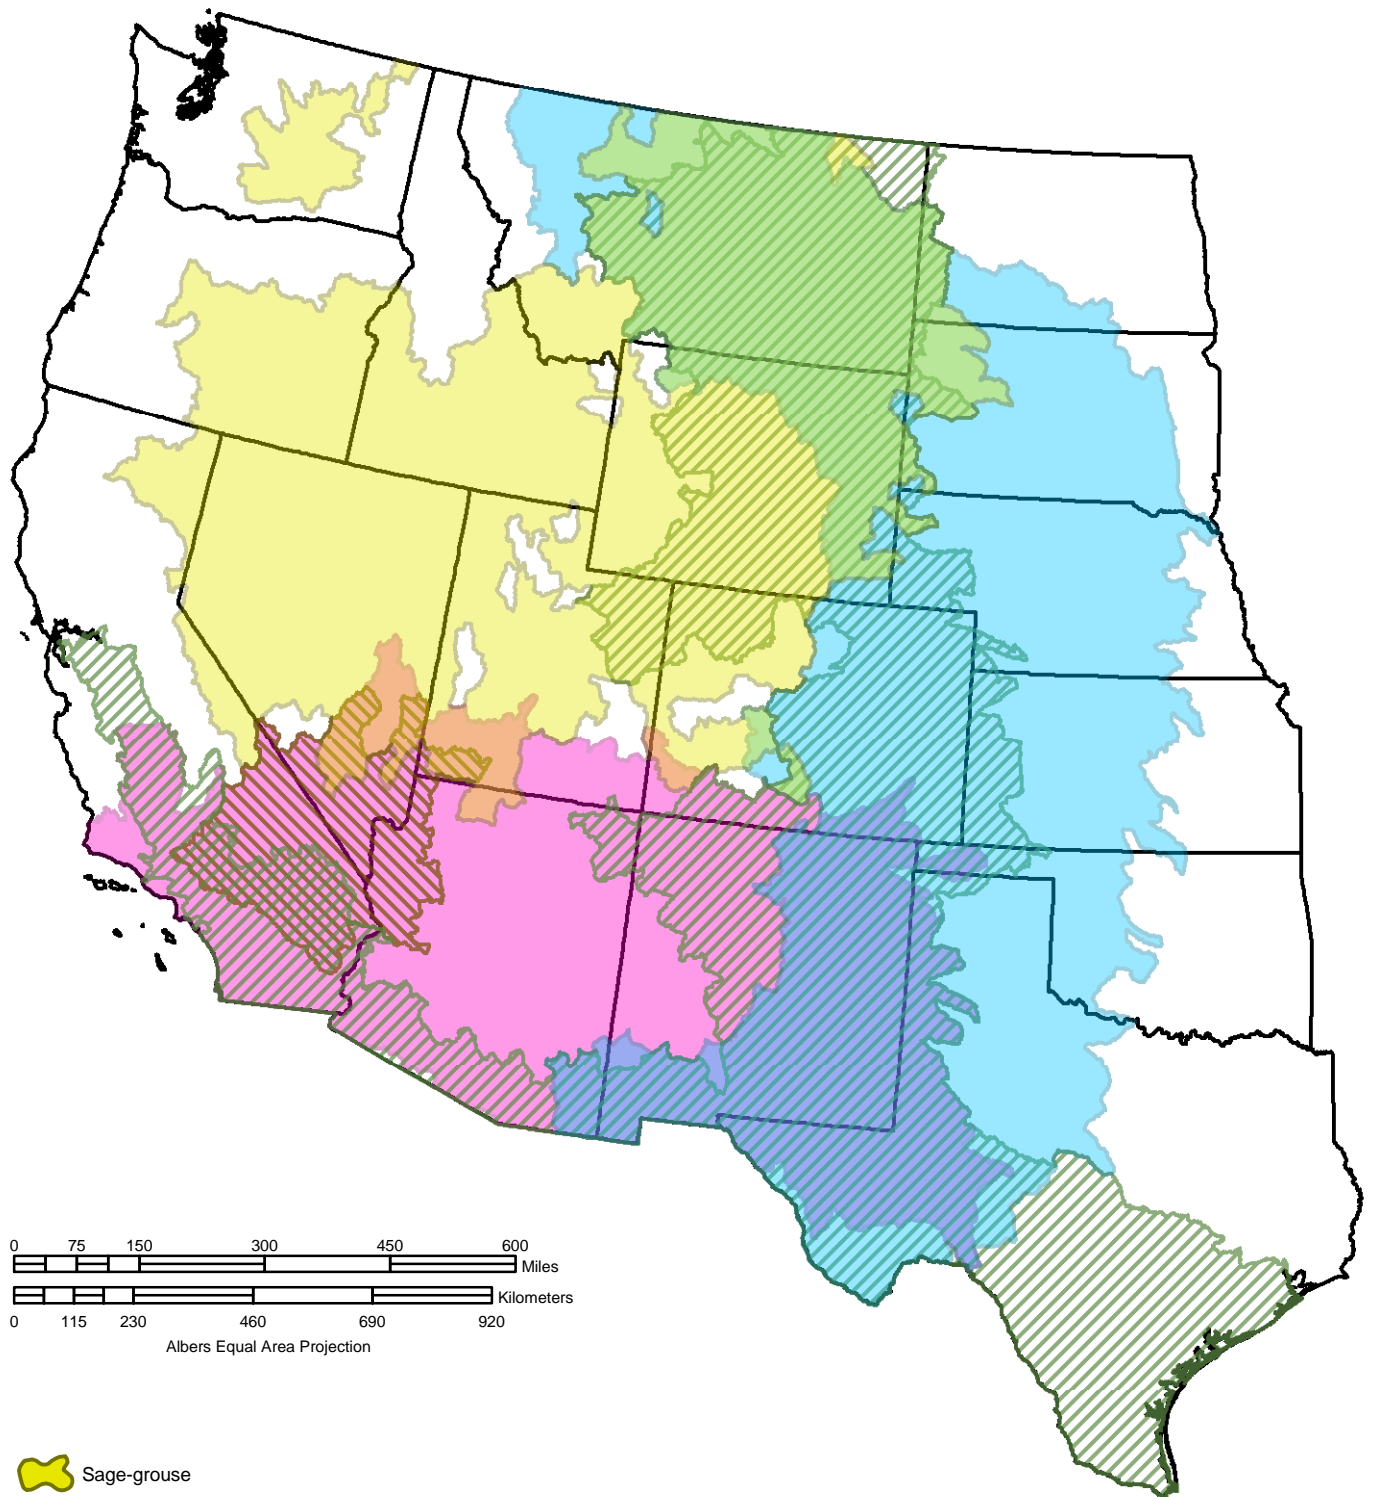

Selected Potential & Existing Listed Terrestrial Species on BLM Lands

-  Sage-grouse
-  Black-tailed Prairie Dog
-  Mountain Plover
-  Desert Tortoise
-  Southwestern Willow Flycatcher
-  Western United States

Source: Bureau of Land Management, Nevada